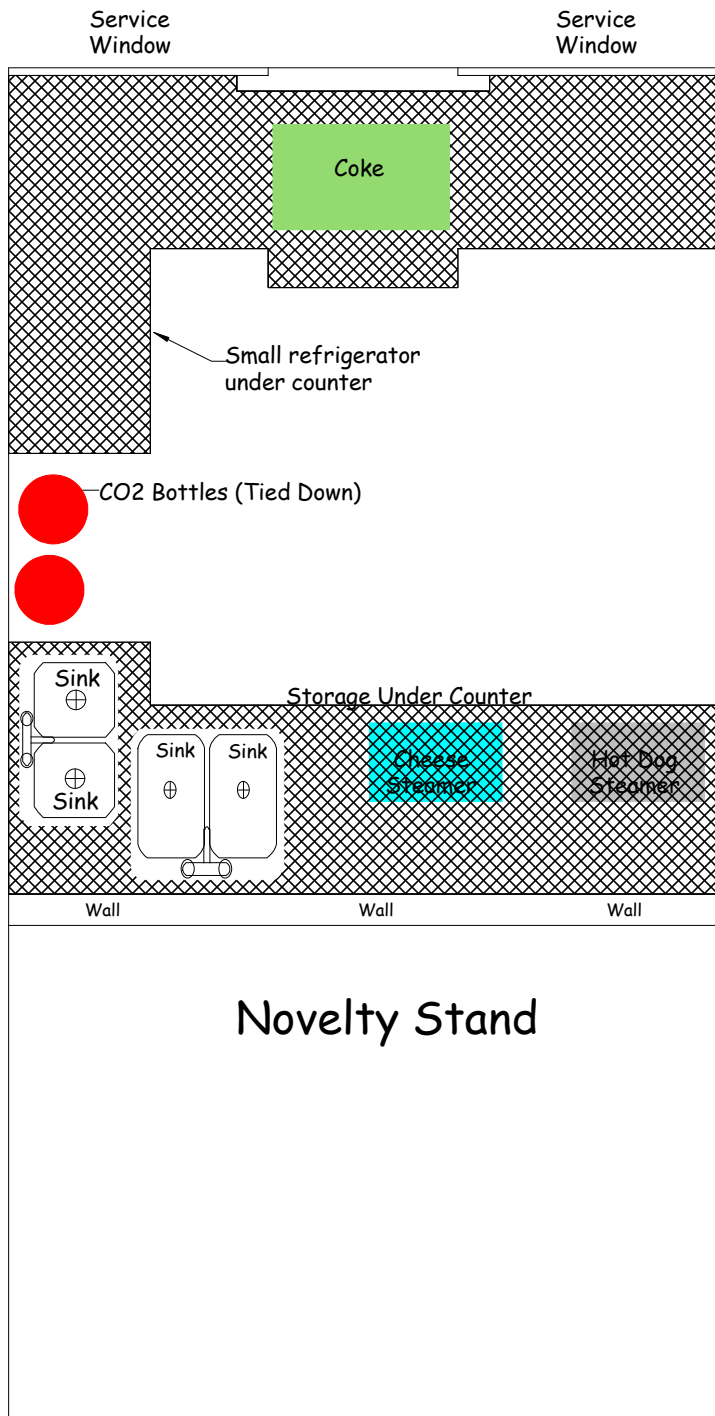

# CARSON & BARNES CIRCUS

## Inside Stand

1. Countertops are covered with Formica
2. Floor - Linoleum
3. Windows - Screened
4. Light Fixtures are fluorescent tubes with covers
5. Back Counters are 29 1/2" high
6. Front Counters are 27 1/2" high